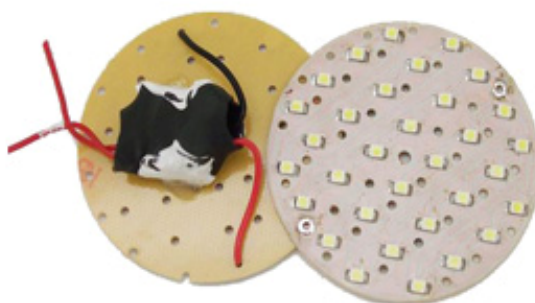

**LED 射灯**  
**LED SPOTLIGHT**

3W LED Spotlight Lamp

SEL273W

产品名称:LED 射灯	Product name:LED SPOTLIGHT
产品型号:SEL273W	Model:SEL273W
透镜:磨砂	Lens:frosted
功率:3.5W	Power:3.5W
输入电压:AC85-260V	Voltage:AC85-260V
LED 常规颜色:冷白/暖白	Conventional color:cool white/warm white
保护性能:短路保护.超载保护	Protection performance:short circuit protection, overload protection
温升较小,散热性能好	Smaller temperature rise,thermal performance
保修期:3 年	Shelf life:3 years
LED 灯珠数量:3 颗	Leds bead amount: 3PCS

LED 灯泡(灯头 E27)  
LED bulb(E27)

5W LED BULB

OLE275W

产品名称:LED 灯泡(灯头 E27)	Product name:LED bulb(E27)
产品型号:OLE275W	Model:OLE275W
透镜:玻璃	Lens:glass
功率:6.9W	Power:6.9W
输入电压:AC85-260V	Voltage:AC85-260V
LED 常规颜色:冷白/暖白	Conventional color:cool white/warm white
保护性能:短路保护.超载保护	Protection performance:short circuit protection, overload protection
温升较小,散热性能好	Smaller temperature rise,thermal performance
保修期:3 年	Shelf life:3 years
LED 灯珠数量:5 颗	Leds bead amount: 5PCS

LED 灯泡板芯  
LED bulb board

3.5W LED LAMP SEL273W

产品名称:LED 灯泡板芯	Product name:LED bulb board
产品型号:OLE273WB	Model:OLE273WB
功率:3.5W	Power:3.5W
输入电压:AC85-260V	Voltage:AC85-260V
保护性能:短路保护.超载保护	Protection performance:short circuit protection, overload protection
温升较小,散热性能好	Smaller temperature rise,thermal performance
保修期:3 年	Shelf life:3 years
LED 灯珠数量:32 颗	Leds bead amount: 32PCS