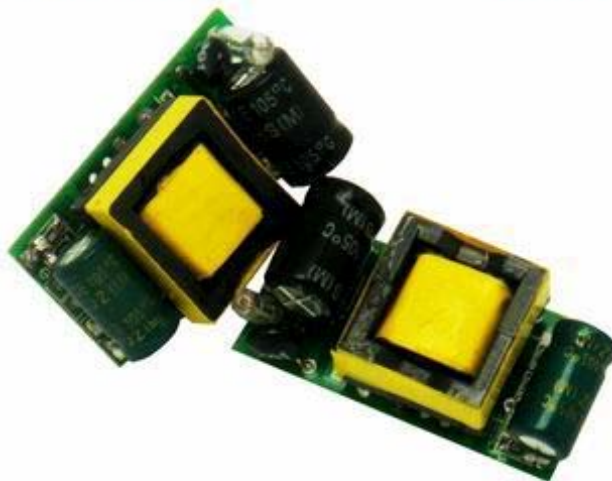

**LED 灯管恒流源(非隔离)**  
**LED TULB DRIVER**

15-30W POWER

9927

<b>产品名称:LED 灯管恒流源(非隔离)</b>	<b>Product name:LED TULB DRIVER</b>
<b>产品型号:9927</b>	<b>Model:9927</b>
<b>驱动功率:3-30W</b>	<b>Power:3-30W</b>
<b>输出电压:AC85-260V</b>	<b>Voltage:AC85-260V</b>
<b>输出最大电流:400mA 左右</b>	<b>The maximum current:400mA around</b>
<b>长度:280mm</b>	<b>Long:280mm</b>
<b>宽度:18mm</b>	<b>Wide:18mm</b>
<b>高度:10mm</b>	<b>High:10mm</b>

LED 灯管恒流源(隔离)  
LED BULB DRIVER

3-7W POWER

9928

产品名称:LED 灯管恒流源(隔离)	Product name:LED BULB DRIVER
产品型号:9928	Model:9928
驱动功率:3-7W	Power:3-7W
输出电压:AC85-260V	Voltage:AC85-260V
输出最大电流:300mA 左右	The maximum current:300mA around
长度:34mm	Long:34mm
宽度:18mm	Wide:18mm
高度:12mm	High:12mm

LED 灯泡恒流源(隔离)  
LED BULB DRIVER

3-7W POWER

9928A

产品名称:LED 灯泡恒流源(隔离)	Product name:LED BULB DRIVER
产品型号:9928A	Model:9928A
驱动功率:3-7W	Power:3-7W
输出电压:AC85-260V	Voltage:AC85-260V
输出最大电流:300mA 左右	The maximum current:300mA around
长度:34mm	Long:34mm
宽度:18mm	Wide:18mm
高度:14mm	High:14mm

通用型 LED 恒流源(非隔离)  
LED DRIVER

5-15W POWER

9926

产品名称:通用型 LED 恒流源(非隔离)	Product name:LED DRIVER
产品型号:9926	Model:9926
驱动功率:3-15W	Power:3-15W
输出电压:AC85-260V	Voltage:AC85-260V
输出最大电流:200mA 左右	The maximum current:200mA around
长度:80mm	Long:80mm
宽度:18mm	Wide:18mm
高度:12mm	High:12mm