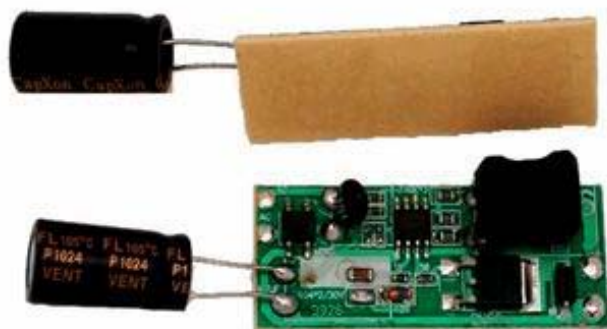

LED 灯管恒流源(隔离)  
LED BULB DRIVER

3-7W POWER

9928

产品名称:LED 灯管恒流源(隔离)	Product name:LED BULB DRIVER
产品型号:9928	Model:9928
驱动功率:3-7W	Power:3-7W
输出电压:AC85-260V	Voltage:AC85-260V
输出最大电流:300mA 左右	The maximum current:300mA around
长度:34mm	Long:34mm
宽度:18mm	Wide:18mm
高度:12mm	High:12mm

LED 灯泡恒流源(隔离)  
LED BULB DRIVER

3-7W POWER

9928A

产品名称:LED 灯泡恒流源(隔离)	Product name:LED BULB DRIVER
产品型号:9928A	Model:9928A
驱动功率:3-7W	Power:3-7W
输出电压:AC85-260V	Voltage:AC85-260V
输出最大电流:300mA 左右	The maximum current:300mA around
长度:34mm	Long:34mm
宽度:18mm	Wide:18mm
高度:14mm	High:14mm

通用型 LED 恒流源(非隔离)  
LED DRIVER

5-15W POWER

9926

产品名称:通用型 LED 恒流源(非隔离)	Product name:LED DRIVER
产品型号:9926	Model:9926
驱动功率:3-15W	Power:3-15W
输出电压:AC85-260V	Voltage:AC85-260V
输出最大电流:200mA 左右	The maximum current:200mA around
长度:80mm	Long:80mm
宽度:18mm	Wide:18mm
高度:12mm	High:12mm

LED 灯泡(灯头 E27)  
LED BULB(E27)

3.5W LED Lamp

PLE273W

产品名称:LED 灯泡(灯头 E27)	Product name:LED bulb(E27)
产品型号:PLE27A	Model:PLE27A
透镜:磨砂	Lens:frosted
功率:3.5W	Power:3.5W
输入电压:AC85-260V	Voltage:AC85-260V
LED 常规颜色:冷白/暖白	Conventional color:cool white/warm white
保护性能:短路保护.超载保护	Protection performance:short circuit protection, overload protection
温升较小,散热性能好	Smaller temperature rise,thermal performance
保修期:3 年	Shelf life:3 years
3528 贴片 LED 数量:32 颗	3528 patch LED quantity: 32 PCS